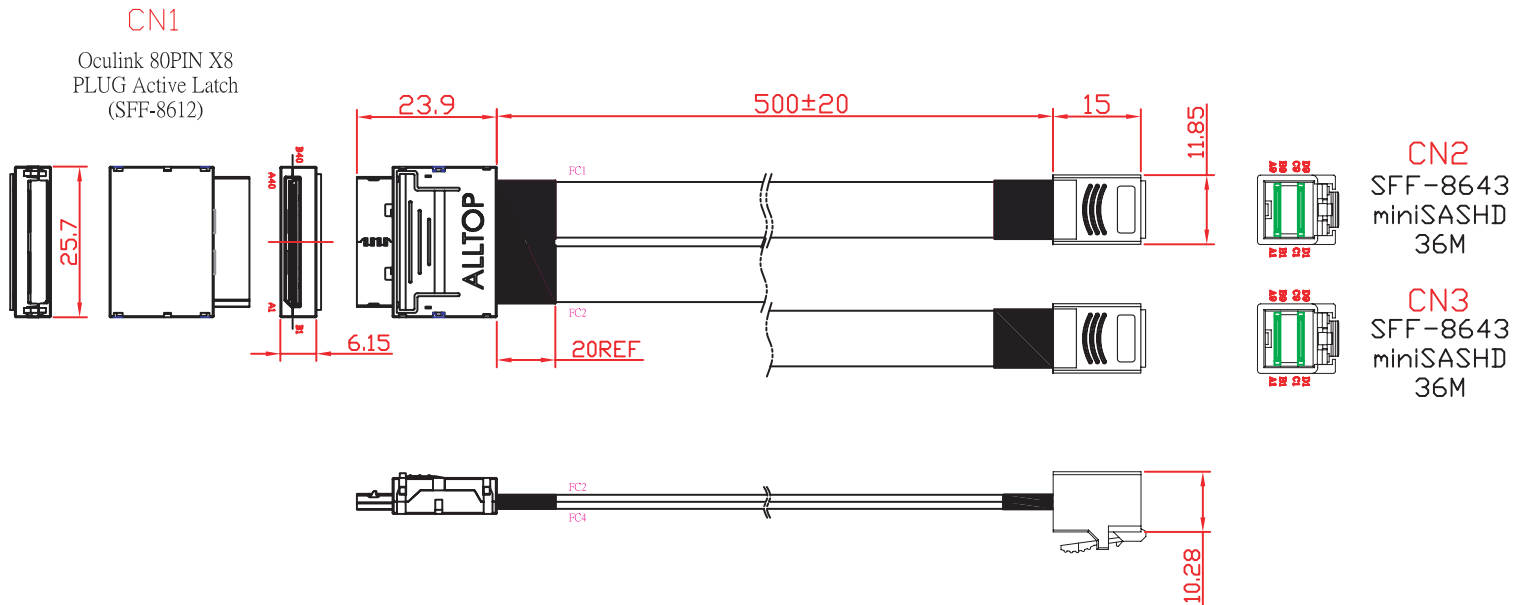

Innocard

Minerva

MIC80-7201

OCulink 8-Lane to Mini SAS HD 4-Lane x2 Cable

OCulink 8-Lane to Mini SAS HD 4-Lane x2 Cable

500 ± 20 mm

CABLE: UL21099/UL21283/UL21425/UL22112
/EQUIVALENT 18P 30AWG, BLACK*4 PCS

OCulink 8-Lane to Mini SAS HD 4-Lane x2 Cable

Pin-out assignment