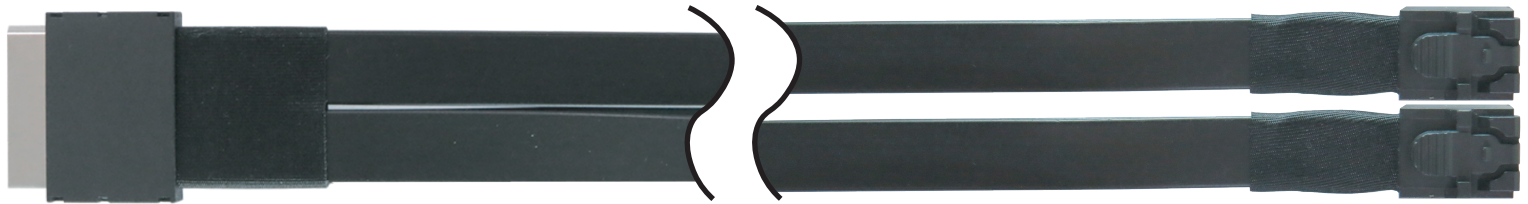

Innocard

Minerva

MIC80-7201

OCulink 8-Lane to Mini SAS HD 4-Lane x2 Cable

OCulink 8-Lane to Mini SAS HD 4-Lane x2 Cable

500 ± 20 mm

CABLE: UL21099/UL21283/UL21425/UL22112
/EQUIVALENT 18P 30AWG, BLACK*4 PCS

OCulink 8-Lane to Mini SAS HD 4-Lane x2 Cable

Pin-out assignment